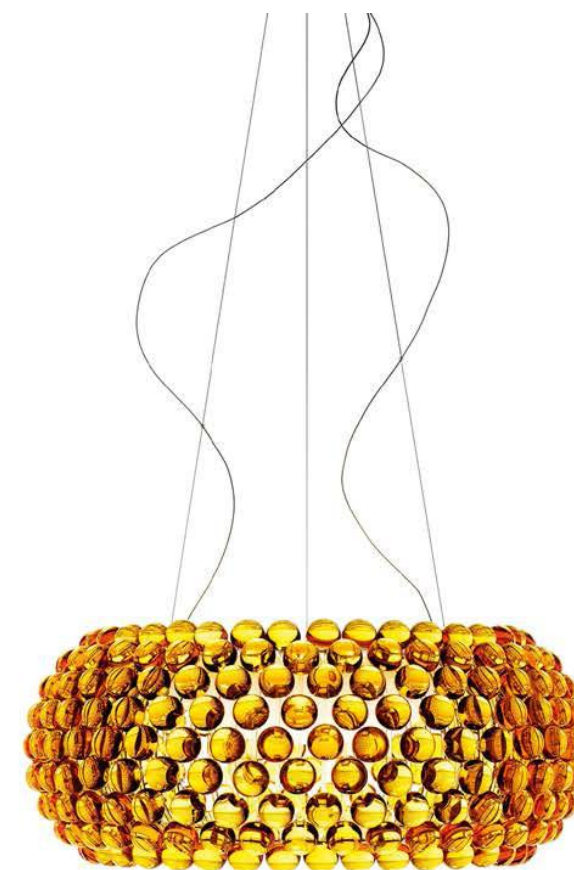

KD8015-35/50/65C

Size: D350/500/650mm
Power/功率: R7S
Materia/材质: Iron+Acrylic/铁+亚克力
Color/颜色: Clear、Amber
○透明、●琥珀色

KD8015-35/50/65P

Size: D350×H190×L1500mm
D500×H190×L1500mm
D650×H190×L1500mm
Power/功率: R7S
Materia/材质: Iron+Acrylic/铁+亚克力
Color/颜色: Clear、Amber
○透明、●琥珀色

KT8015-W

Size: L340×D200×H200mm
Power/功率: R7S
Materia/材质: Iron+Acrylic/铁+亚克力
Color/颜色: Clear、Amber
○透明、●琥珀色