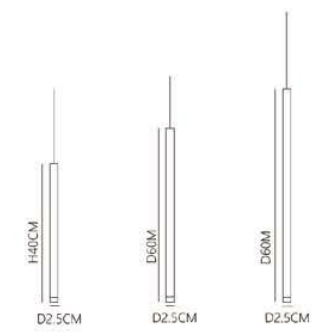

KD7408

Size/尺寸: D25*L400/L600/L800mm

Light source/光源: LED 3W

Color/颜色: ●钛金+●枪黑+●玫瑰金

Titanium, Gun black, Rose gold

Materia/材质: Stainless steel+Acrylic

不锈钢+亚克力