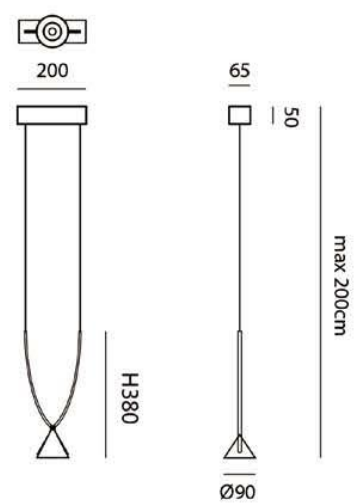

专利号: 201930575988.8