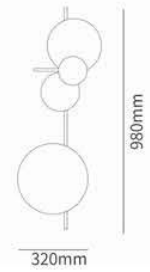

KB7249-W

Size: D320mm
Power/功率: LED贴片×3
Materia/材质: Metal+Glass/铁艺
Color/颜色: Multicolour/彩色