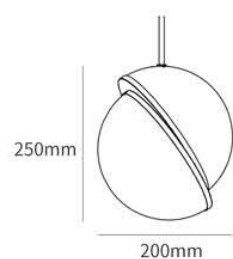

KD8624-S/M/L/XL

Size: D200×H250mm、D250×H250mm

D300×H300mm、D400×H400mm

Power/功率: E27×3W

Materia/材质: Metal+Acrylic/铁艺+亚克力

Color/颜色: Gold + White/●金古铜+○白色