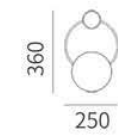

KB7248-WB

Size: D250×H360mm
Power/功率: LED贴片×2
Materia/材质: Copper+Glass/铜+玻璃
Color/颜色: Gold/铜本色