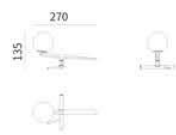

KT7246-W

Size: D270×H135mm
Power/功率: G9×1
Materia/材质: Metal+Glass/铁艺+玻璃
Color/颜色: Clean+Black + Gold
○透明+●黑色+●金色