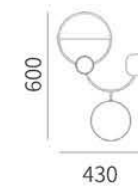

KB7248-WC

Size: D430×H600mm
Power/功率: LED贴片×3
Materia/材质: Copper+Glass/铜+玻璃
Color/颜色: Gold/铜本色