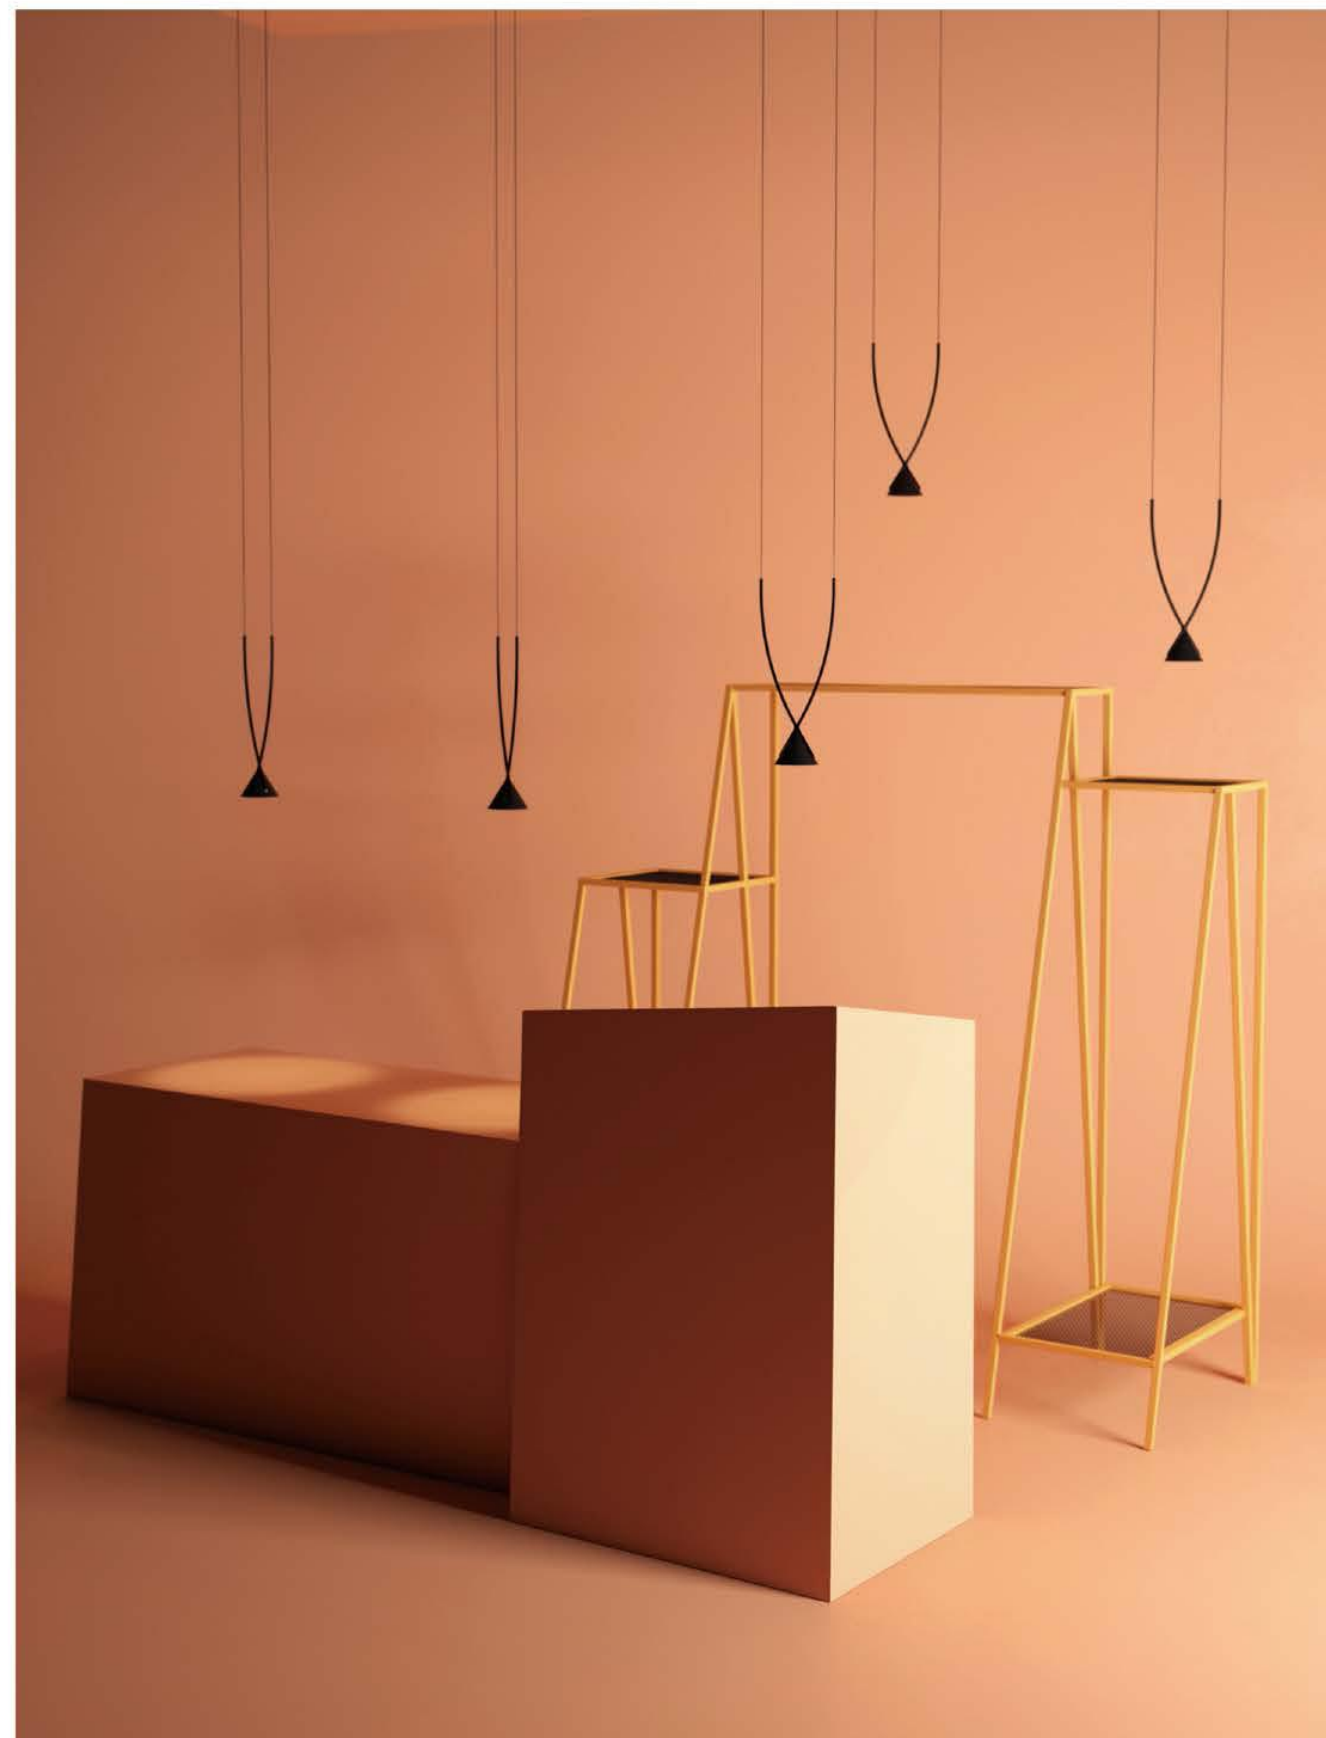

KD7430

Size/尺寸: D95*H140mm

Light source/光源: LED 4W

Color/颜色: ●镜面珍珠黑+●喷漆枪黑色
Mirror pearl black +spray gun black

Materia/材质: 铁+铝+亚克力
Iron+Aluminum+Acrylic

KD7431

Size/尺寸: D40*H330mm

Light source/光源: LED 6W