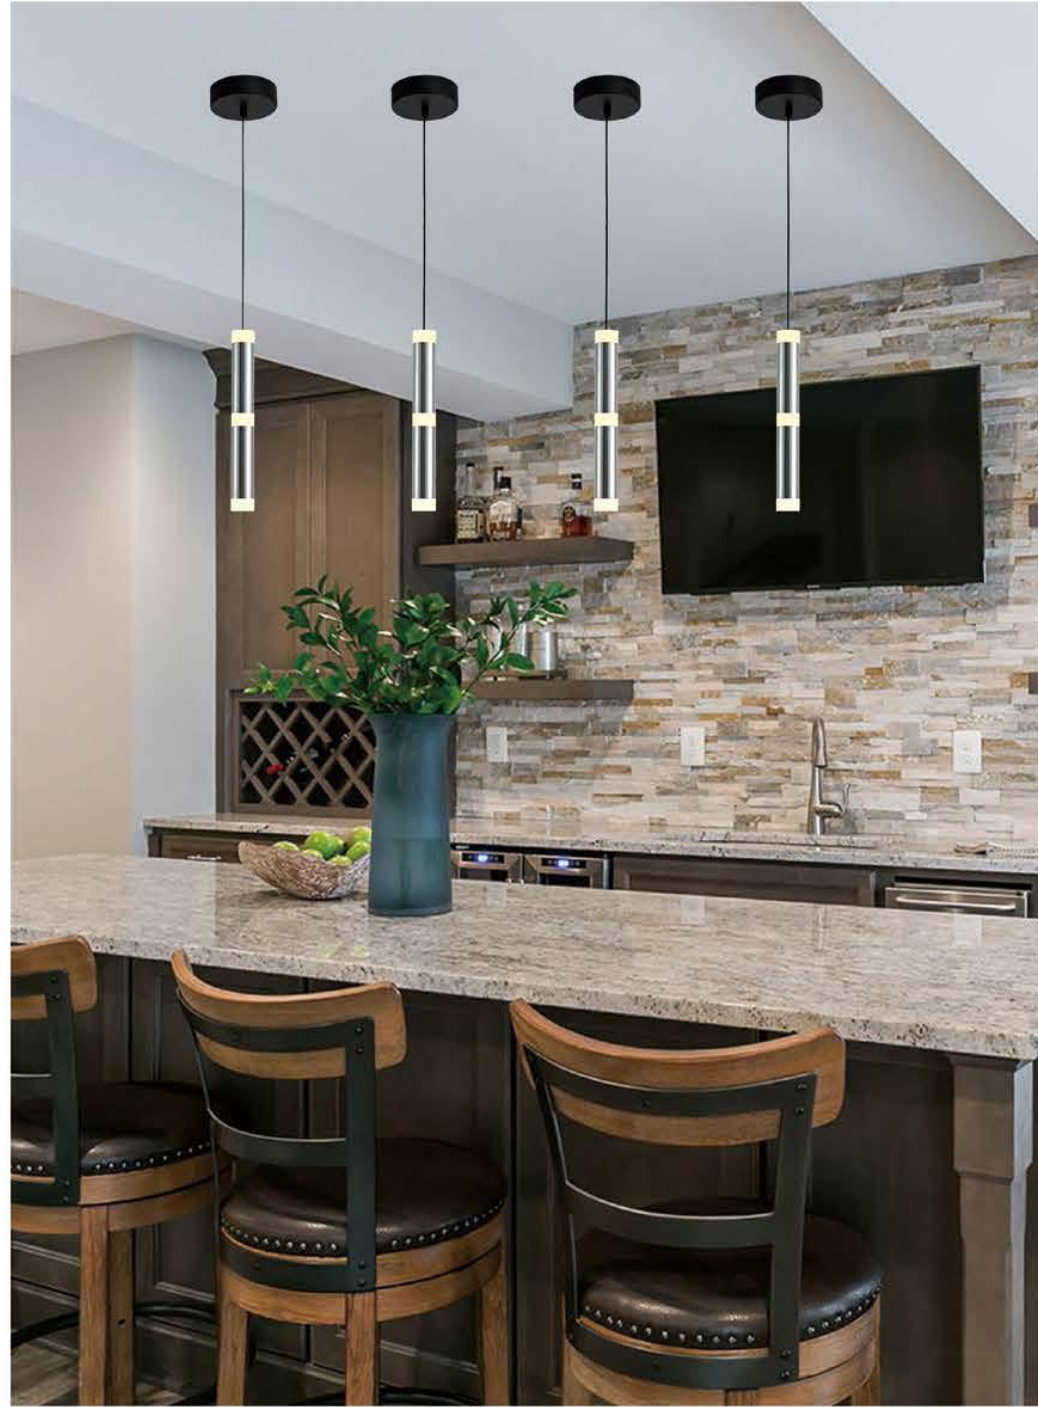

KD7431

Size/尺寸: D40*H330mm

Light source/光源: LED 6W

Color/颜色: ●铝本色 ●氧化玫瑰金

Aluminum color Oxidized rose gold

Materia/材质: Aluminum+Acrylic

铝+亚克力