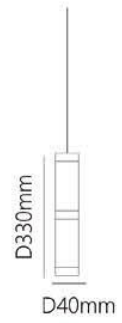

KD7431

Size/尺寸: D40*H330mm

Light source/光源: LED 6W

Color/颜色: ●铝本色 ●氧化玫瑰金

Aluminum color Oxidized rose gold

Materia/材质: Aluminum+Acrylic

铝+亚克力