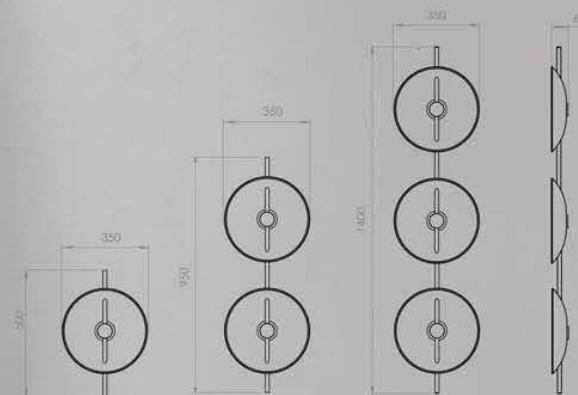

KL7238-F

Size: D350×1730mm

Power/功率: LED

Materia/材质: Marble+Resin+Iron
大理石+树脂+铁艺

Color/颜色: Black + white
●黑色+●白色

KB7238-W

Size: D350×550mm

Power/功率: LED

Materia/材质: Marble+Resin+Iron
大理石+树脂+铁艺

Color/颜色: Black + white
●黑色+●白色