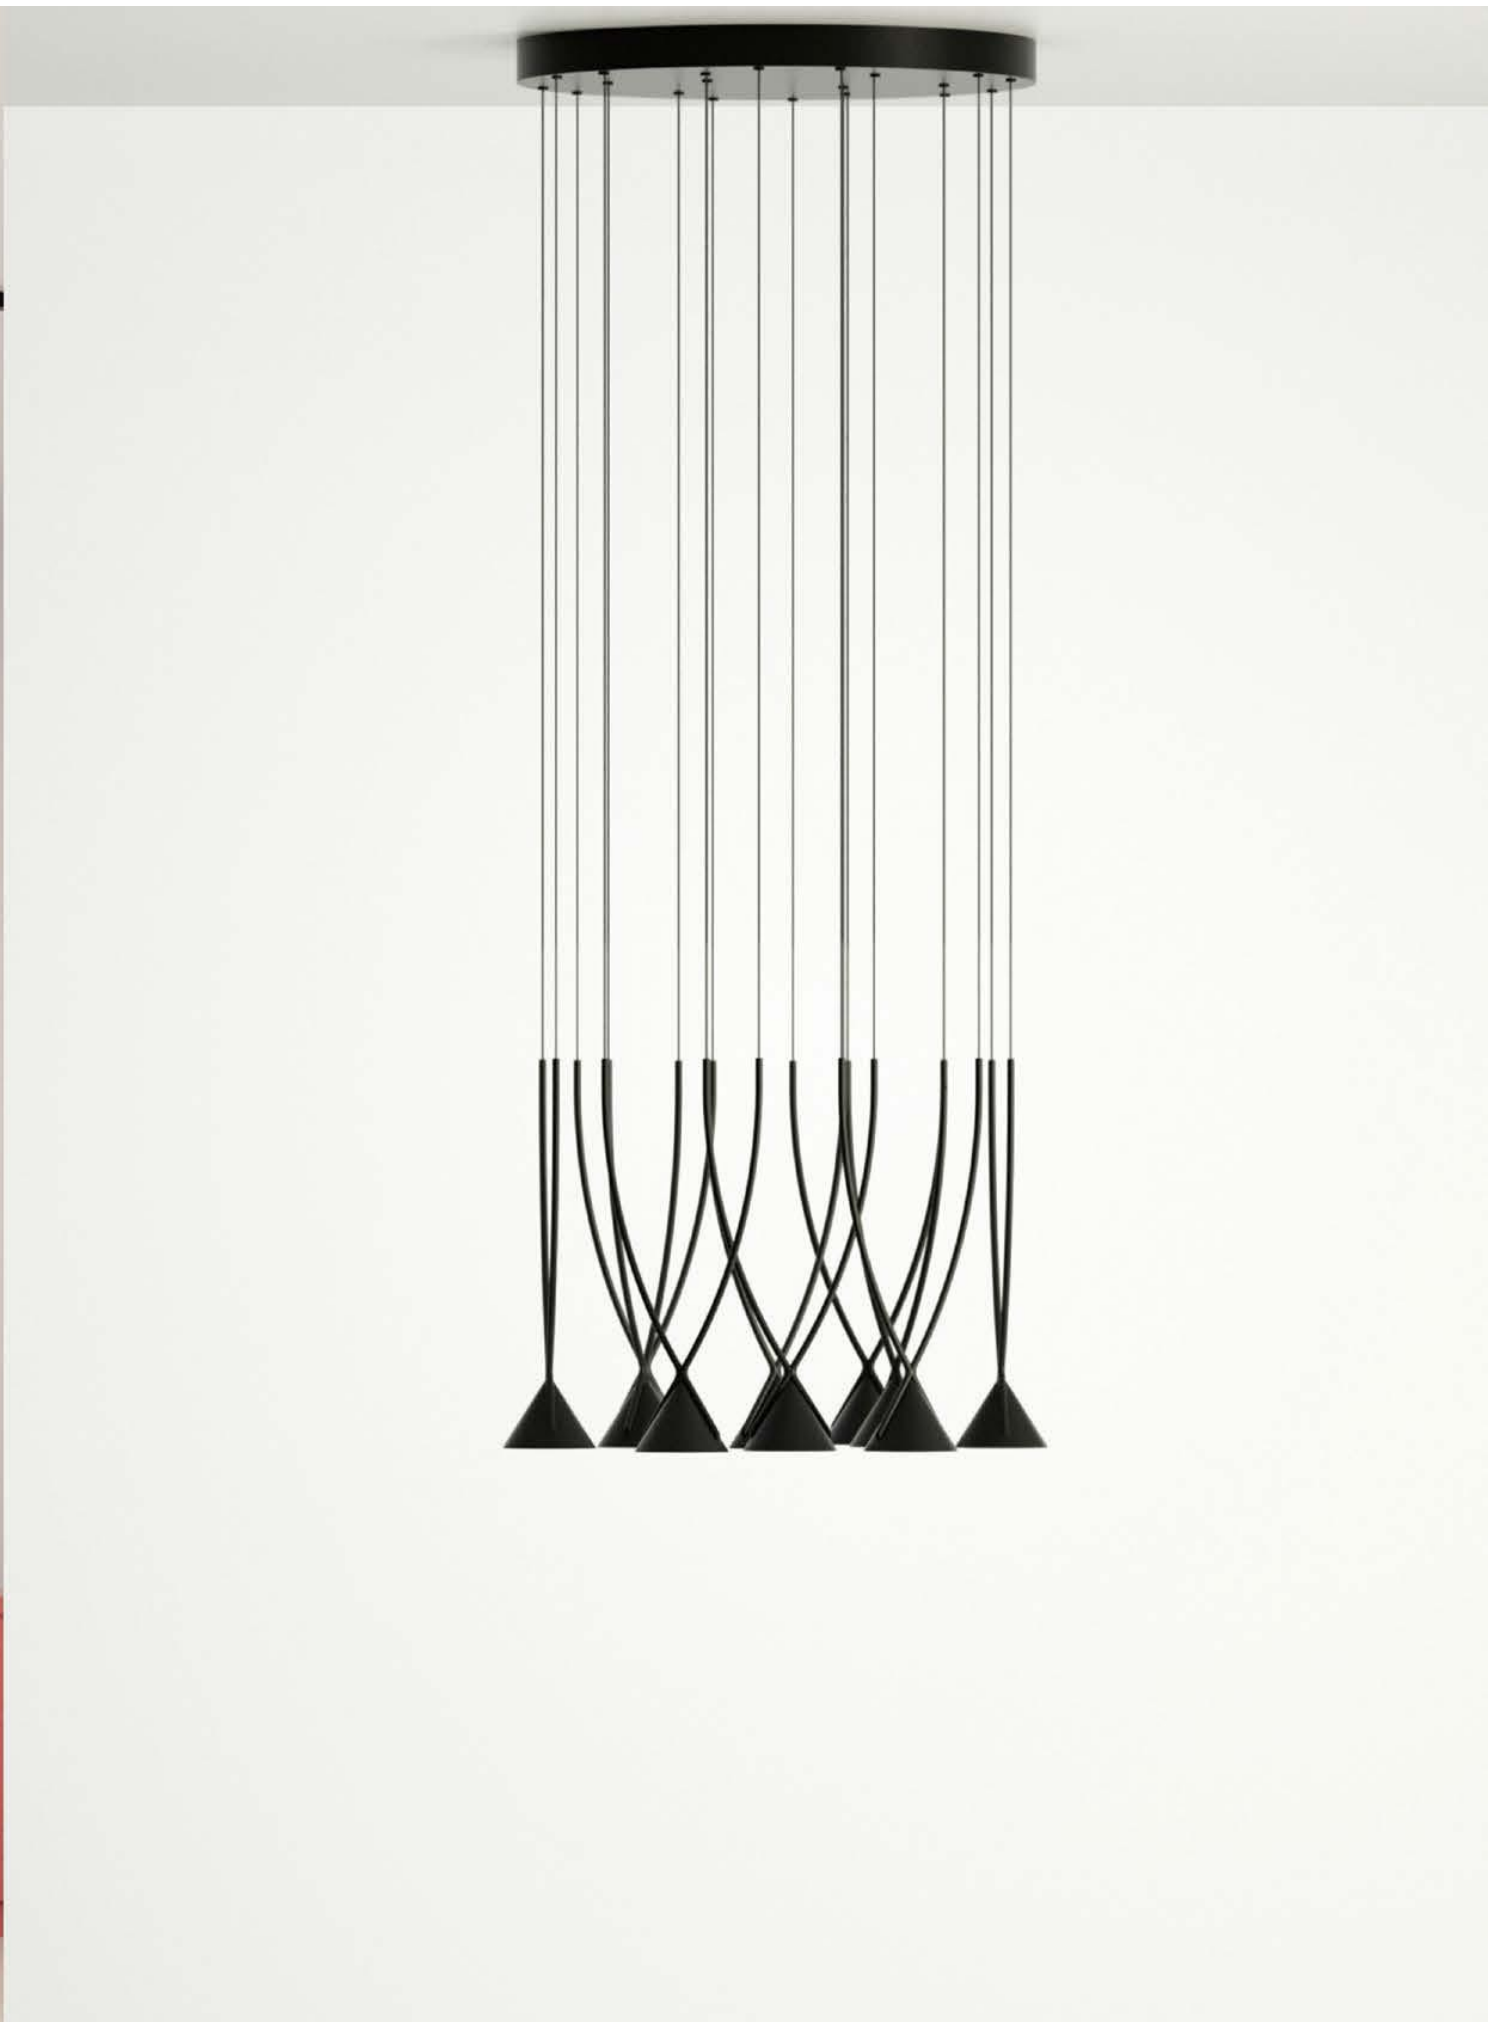

Materia/材质: Stainless steel+Acrylic

不锈钢+亚克力

专利号: 201930575988.8

KD7429

Size/尺寸: D90*H380mm

Light source/光源: LED 3W

Color/颜色: ●磨砂黑 ◉银色/Matte black Silver

Materia/材质: Iron + Aluminum/铁艺+铝材

KD7430

Size/尺寸: D95*H140mm

Light source/光源: LED 4W

Color/颜色: ●镜面珍珠黑+●喷漆枪黑色
Mirror pearl black +spray gun black

Materia/材质: 铁+铝+亚克力
Iron+Aluminum+Acrylic

KD7431

Size/尺寸: D40*H330mm

Light source/光源: LED 6W