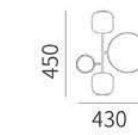

KB7248-WD

Size: D430×H450mm
Power/功率: LED贴片×4
Materia/材质: Copper+Glass/铜+玻璃
Color/颜色: Gold/铜本色