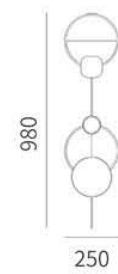

KB7248-WA

Size: D250×H980mm
Power/功率: LED贴片×3
Materia/材质: Copper+Glass/铜+玻璃
Color/颜色: Gold/铜本色