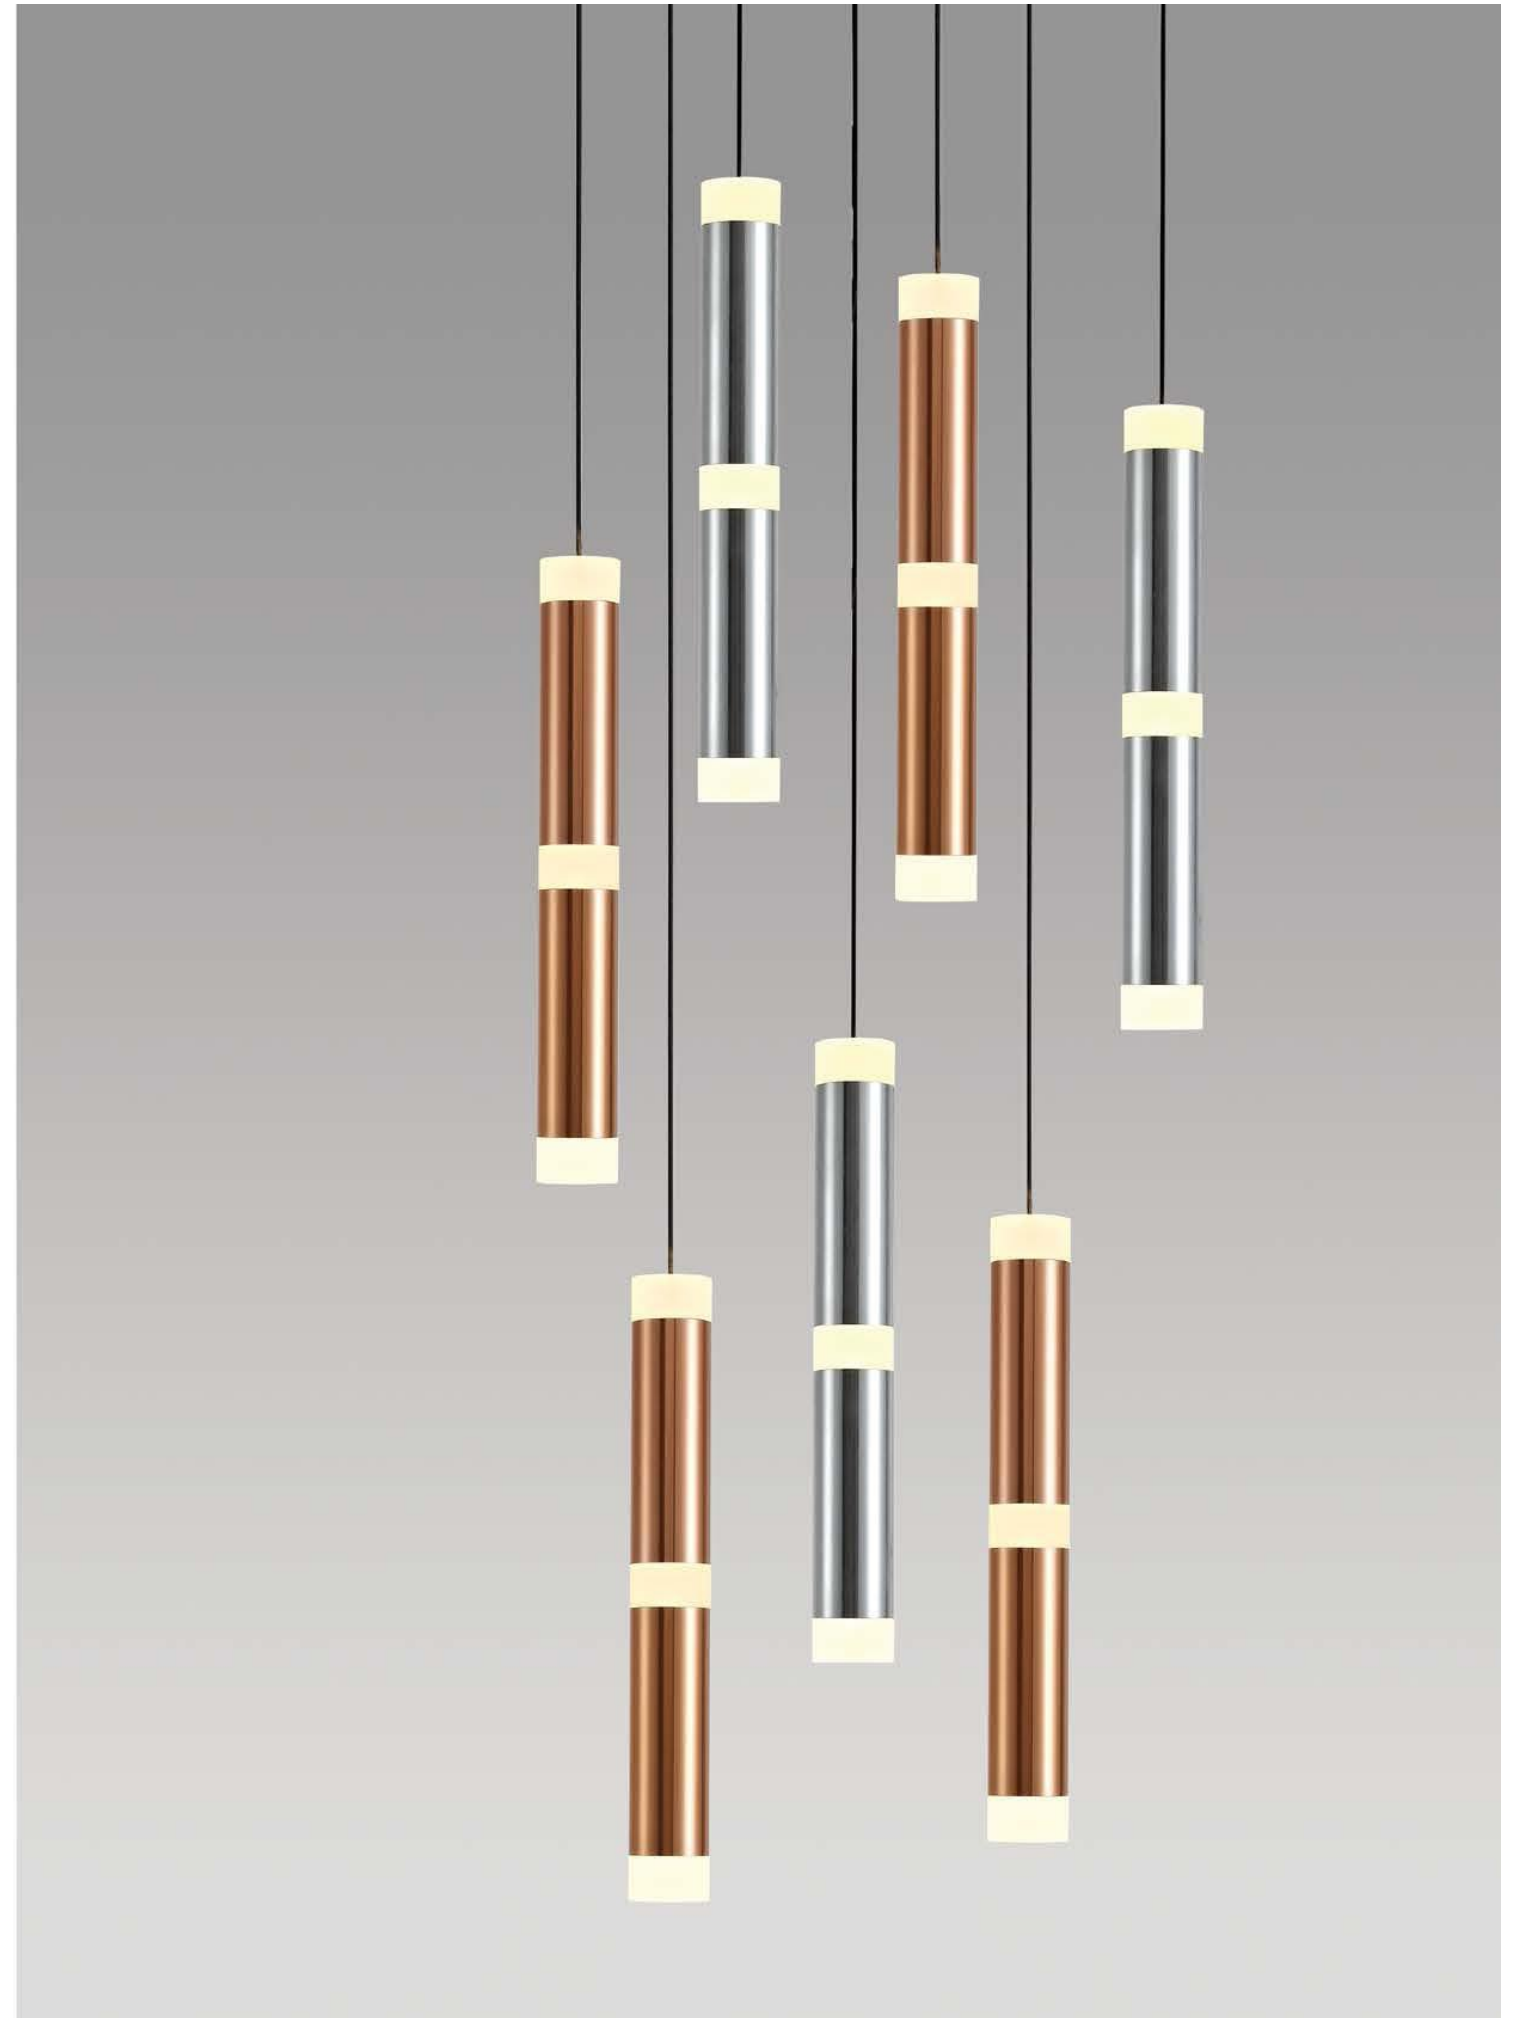

KD7431

Size/尺寸: D40*H330mm

Light source/光源: LED 6W

Color/颜色: ●铝本色 ●氧化玫瑰金

Aluminum color Oxidized rose gold

Materia/材质: Aluminum+Acrylic

铝+亚克力