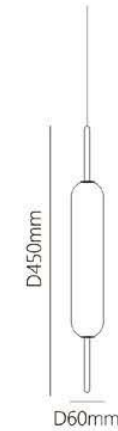

KD7432

Size/尺寸: D60*H450mm

Light source/光源: LED 15W

Color/颜色: O奶白色/Milky white

Materia/材质: Plastic+Aluminum

塑料+铝

简白色彩，
任意空间都能完美融合

简约的设计，搭配不挑空间的素雅米白，轻松搭配各类型风格的空间。