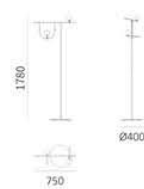

KD7246-F

Size: D750×H1780mm
Power/功率: G9×1
Materia/材质: Metal+Glass/铁艺+玻璃
Color/颜色: Clean+Black + Gold
○透明+●黑色+●金色