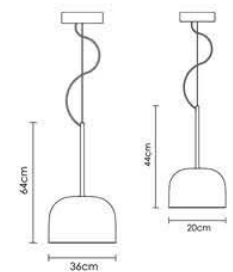

KD8782-PS/L

Size: D240×H440mm/D360×H640mm

Power/功率: LED 14W/24W

Materia/材质: Metal+Glass/铁艺+玻璃

Color/颜色: Black Chrome、Rose Gold

●珍珠黑、●玫瑰金