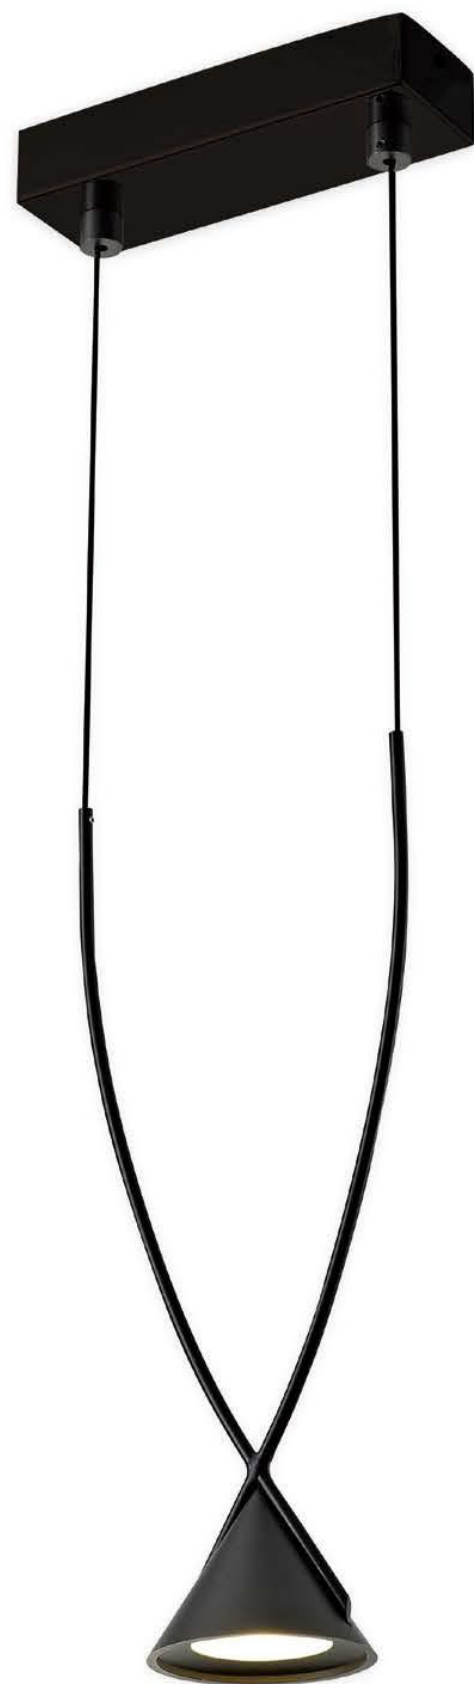

Materia/材质: Stainless steel+Acrylic

不锈钢+亚克力

专利号: 201930575988.8

KD7429

Size/尺寸: D90*H380mm

Light source/光源: LED 3W

Color/颜色: ●磨砂黑 ◉银色/Matte black Silver

Materia/材质: Iron + Aluminum/铁艺+铝材

KD7430

Size/尺寸: D95*H140mm

Light source/光源: LED 4W

Color/颜色: ●镜面珍珠黑+●喷漆枪黑色
Mirror pearl black +spray gun black

Materia/材质: 铁+铝+亚克力
Iron+Aluminum+Acrylic

KD7431

Size/尺寸: D40*H330mm

Light source/光源: LED 6W