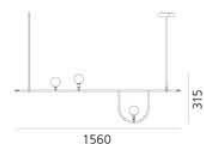

KD7246-P

Size: D1560×H315mm
Power/功率: G9
Materia/材质: Metal+Glass/铁艺+玻璃
Color/颜色: Clean+Black + Gold
○透明+●黑色+●金色