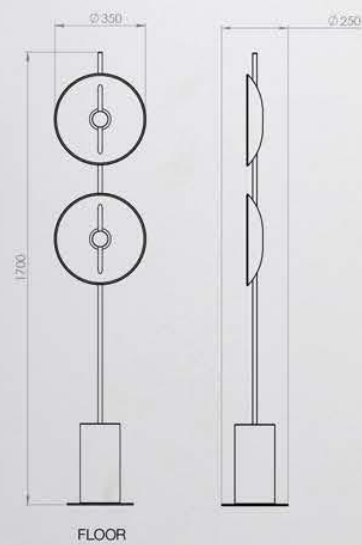

KD8930-PS/M/L

Size: D240×H415mm

D300×H500mm

D400×H550mm

Power/功率: LED×5W/6W/8W

Materia/材质: Meatl+Glass+Wood

铁艺+玻璃+木材

Color/颜色: Wood grain、Black

●珍珠黑、●玫瑰金

KD8782-PS/L

Size: D240×H440mm/D360×H640mm

Power/功率: LED 14W/24W

Materia/材质: Metal+Glass/铁艺+玻璃

Color/颜色: Black Chrome、Rose Gold

●珍珠黑、●玫瑰金

KL7238-F

Size: D350×1730mm

Power/功率: LED

Materia/材质: Marble+Resin+Iron
大理石+树脂+铁艺

Color/颜色: Black + white
●黑色+●白色

KB7238-W

Size: D350×550mm

Power/功率: LED

Materia/材质: Marble+Resin+Iron
大理石+树脂+铁艺