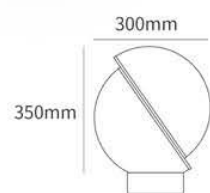

MINI CRESCENT LAMP

A miniature version of the popular Crescent Light, this illuminated sphere is sliced asymmetrically in half to reveal a crescent-shaped brushed brass fascia. Mini Crescent seamlessly combines the solid and the opaque.

KT8624-T/C

Size: D300*H350mm

Power/功率: E27×3W

Materia/材质: Metal+Acrylic/铁艺+亚克力

Color/颜色: Gold + White

●金古铜+○白色