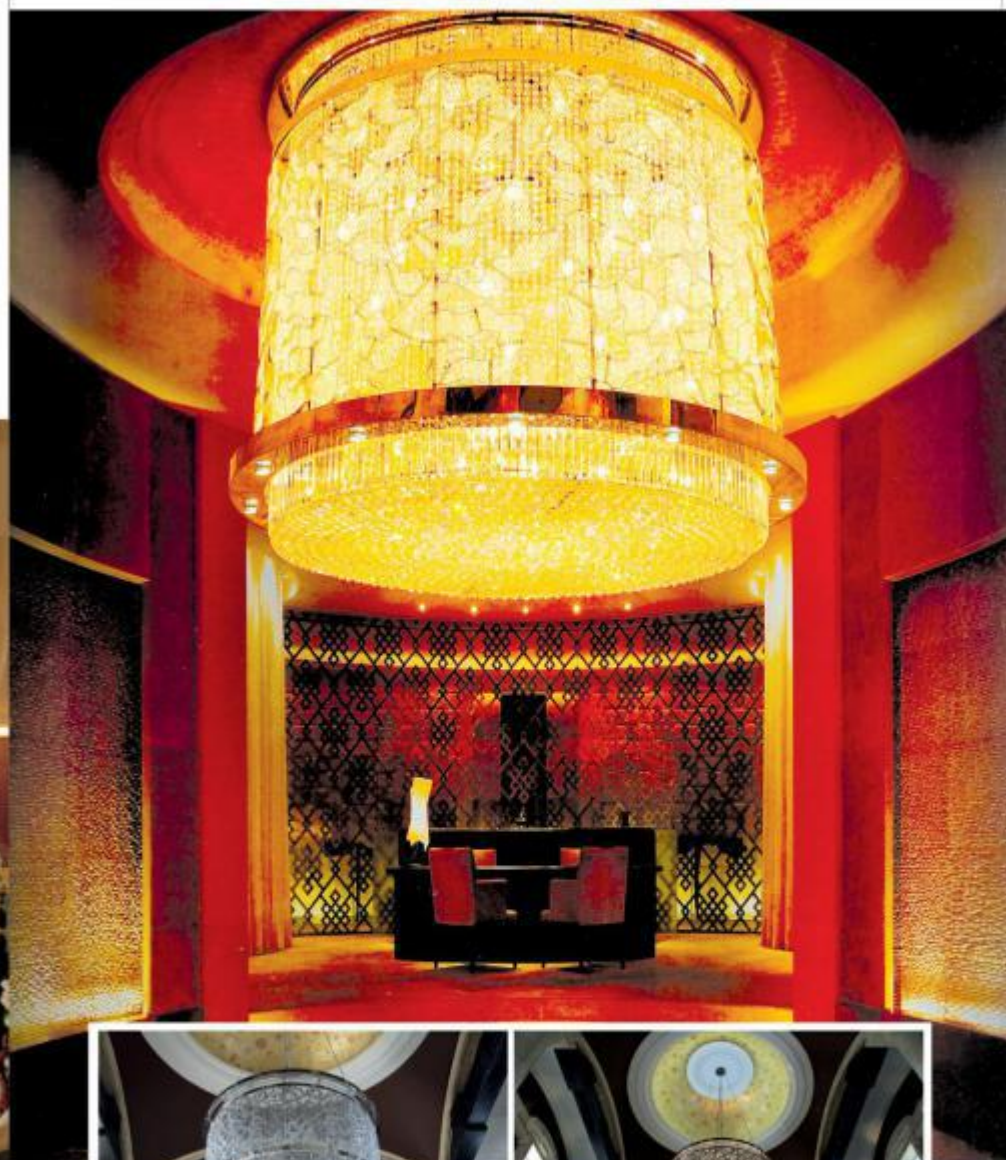

重庆万达艾美酒店

LE MERIDIEN HOTEL

汉诺威皇家赌场 HANNOVER CASINO ROYALE

奇幻旋转的造型，如冰雕般绚烂剔透。光波流转间披上瑰丽的色彩，光影摇曳，灯体犹如调酒师精心调制的幻影鸡尾酒，整个酒廊熠熠生辉。

The magically revolving design is as brilliant and clear as a magnificent ice sculpture. The changeful lamp is just like a cup of colorful cocktail made by a bartender, making the whole bar brilliant.

稻菊餐-四季酒店分店

DAOJUCAN- THE FOUR SEASONS HOTEL

沈阳世纪国际大酒店

GRAND CENTURY HOTEL SHENYANG

上海正地豪生大酒店

HOWARD JOHNSON PLAZA
WAIGAOQIAO SHANGHAI

北京华彬费尔蒙酒店

FAIRMONT BEIJING