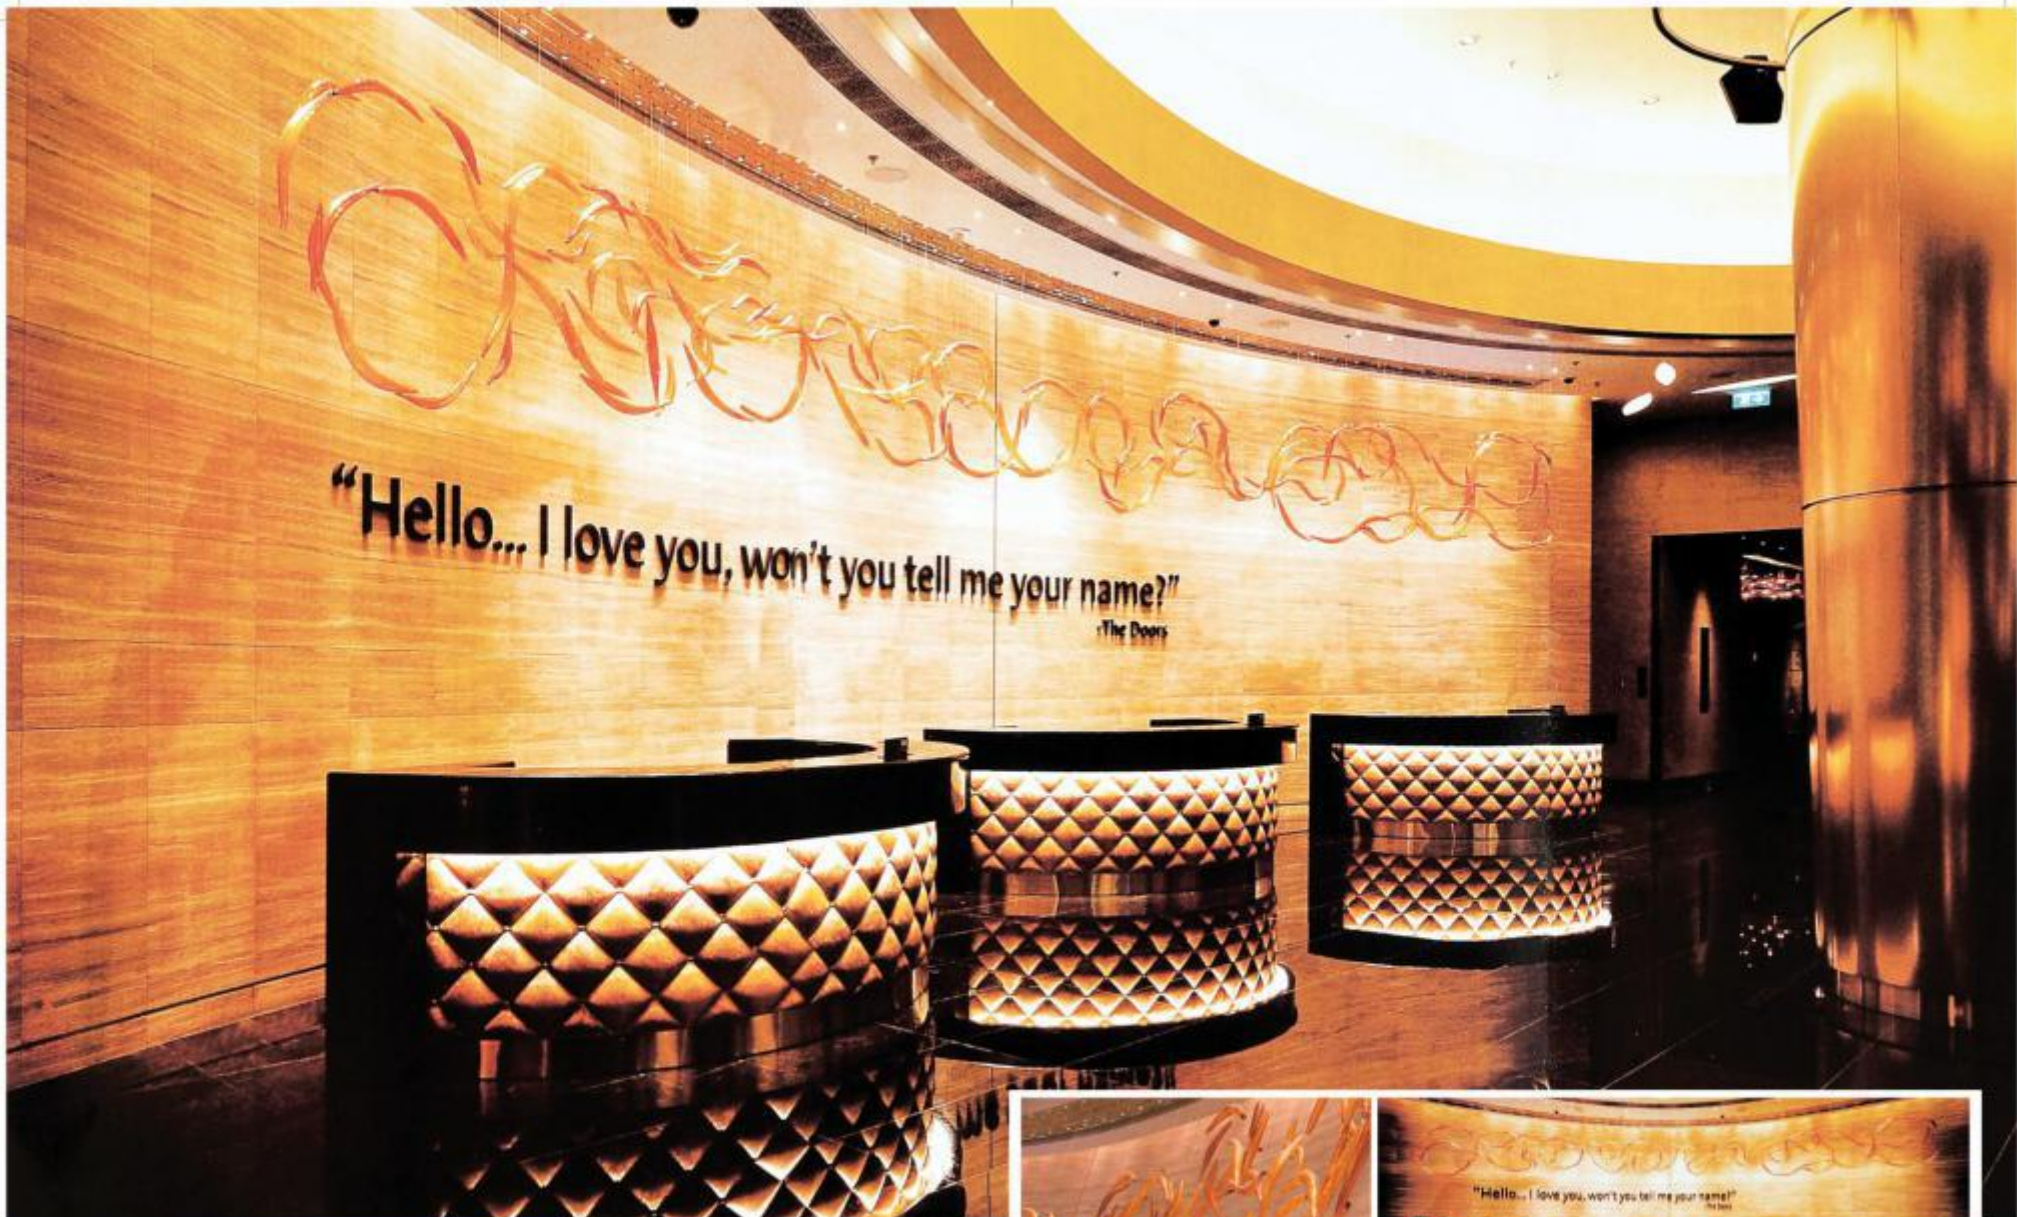

澳门新濠天地娱乐城

THE CITY OF DREAMS

三亚美高梅酒店

MGM GRAND SANYA

蒂芙尼珠宝店

TIFFANY JEWELRY STORE

甘肃庆阳嘉馨国际饭店

JIAXIN INTERNATIONAL HOTEL

重庆万达艾美酒店

LE MERIDIEN HOTEL

汉诺威皇家赌场 HANNOVER CASINO ROYALE

奇幻旋转的造型，如冰雕般绚烂剔透。光波流转间披上瑰丽的色彩，光影摇曳，灯体犹如调酒师精心调制的幻影鸡尾酒，整个酒廊熠熠生辉。

The magically revolving design is as brilliant and clear as a magnificent ice sculpture. The changeful lamp is just like a cup of colorful cocktail made by a bartender, making the whole bar brilliant.