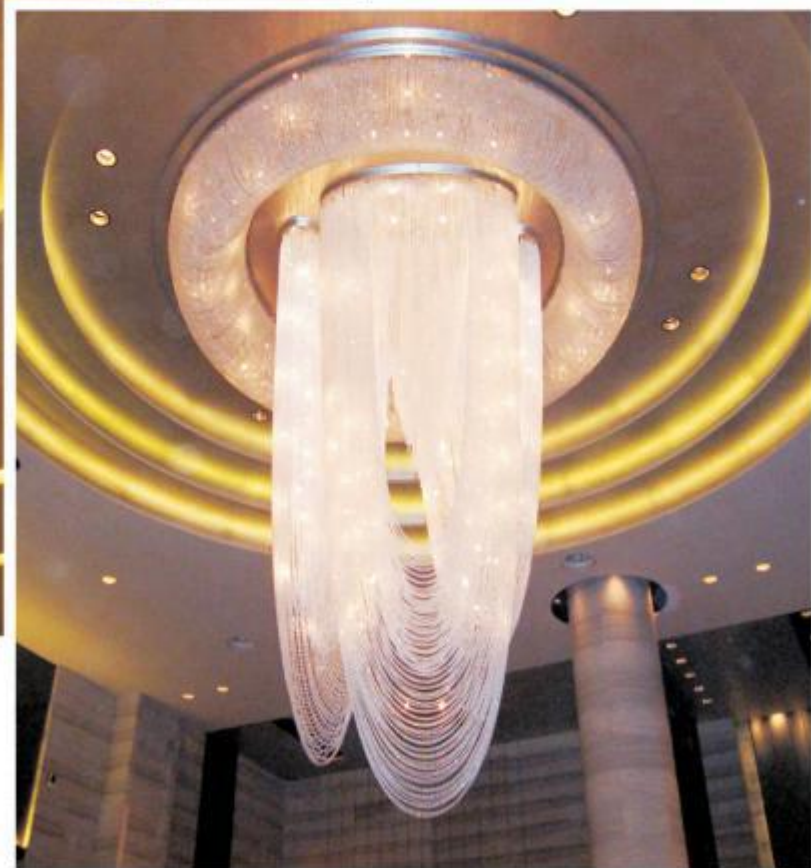

澳门新濠天地娱乐城

THE CITY OF DREAMS

三亚美高梅酒店

MGM GRAND SANYA

蒂芙尼珠宝店

TIFFANY JEWELRY STORE

甘肃庆阳嘉馨国际饭店

JIAXIN INTERNATIONAL HOTEL

重庆万达艾美酒店

LE MERIDIEN HOTEL

汉诺威皇家赌场 HANNOVER CASINO ROYALE

奇幻旋转的造型，如冰雕般绚烂剔透。光波流转间披上瑰丽的色彩，光影摇曳，灯体犹如调酒师精心调制的幻影鸡尾酒，整个酒廊熠熠生辉。

The magically revolving design is as brilliant and clear as a magnificent ice sculpture. The changeful lamp is just like a cup of colorful cocktail made by a bartender, making the whole bar brilliant.