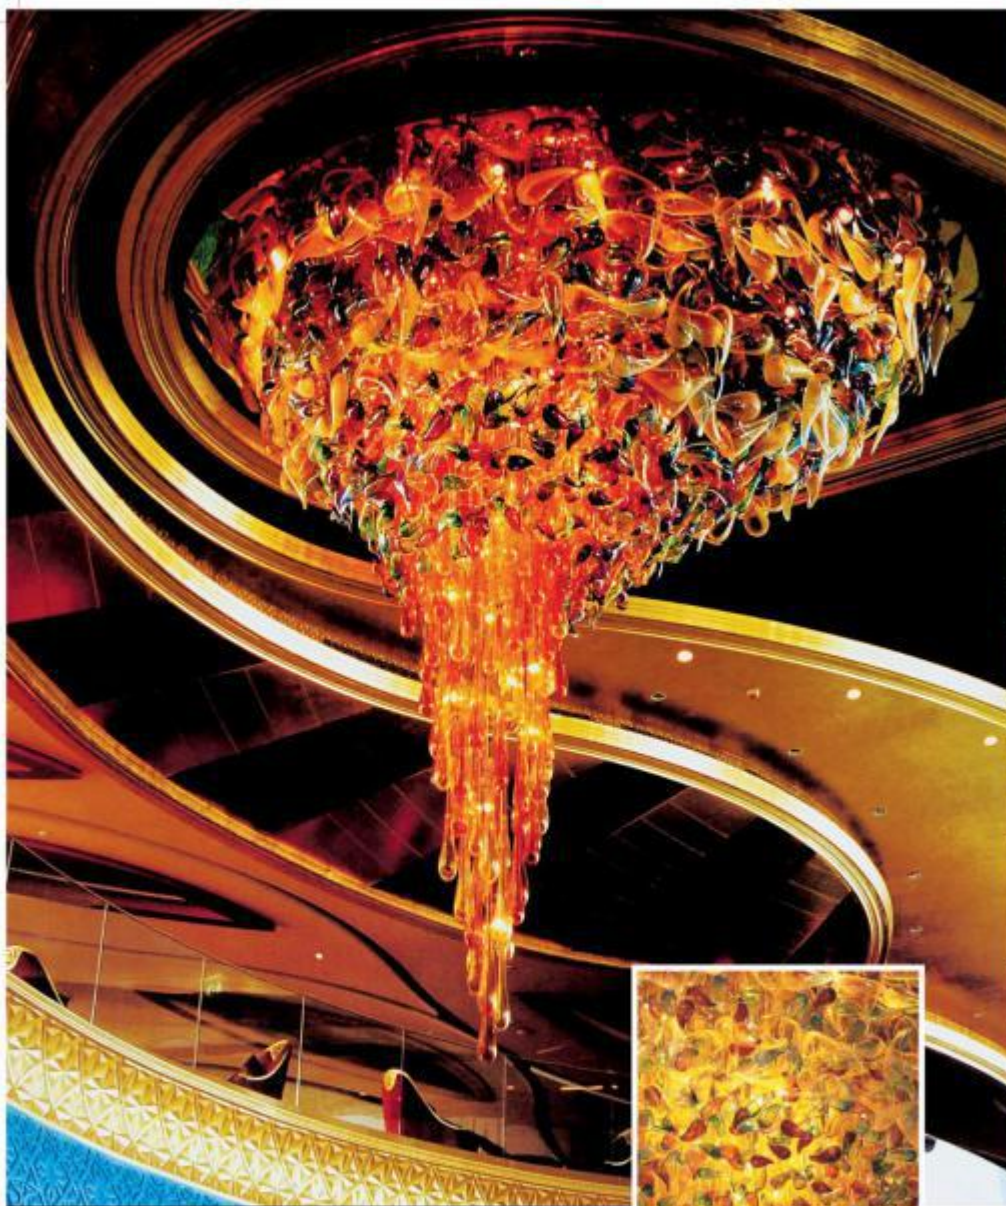

迪拜-梅登赛马场饭店

DURAI MEYDAN RACECOURSE HOTEL