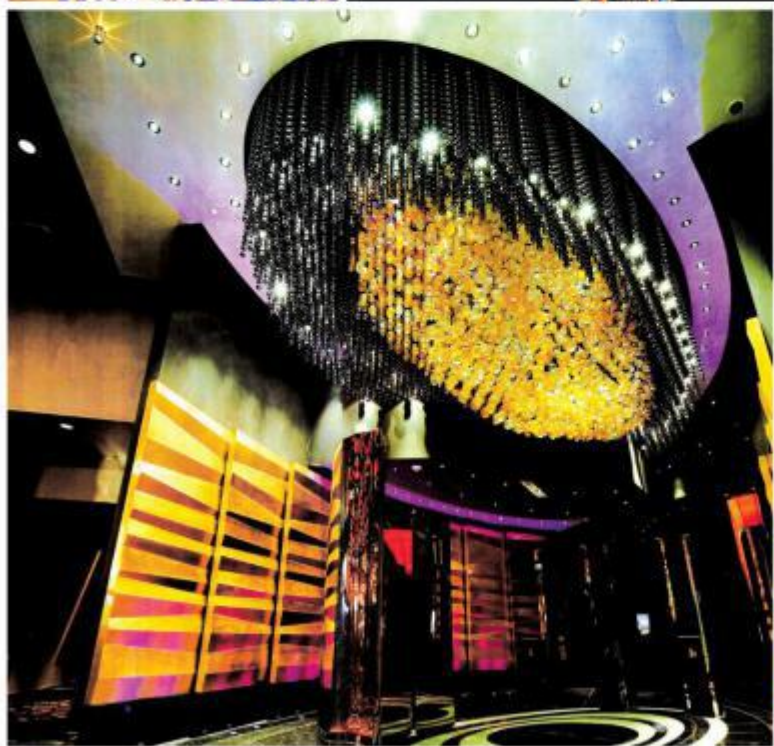

深圳丽思卡尔顿酒店

Shenzhen Ritz Carlton Hotels

苏州金澄锦江国际酒店

JINCHENG JINJIANG HOTEL

简约而高雅，挥洒出欧洲浪漫气息，
完美的体现了欧洲风格的神韵！
Simplicity and elegance,
dispense out European romantic taste,
perfectly represents verve from European style!

澳门新濠天地娱乐城

THE CITY OF DREAMS

三亚美高梅酒店

MGM GRAND SANYA

蒂芙尼珠宝店

TIFFANY JEWELRY STORE

甘肃庆阳嘉馨国际饭店

JIAXIN INTERNATIONAL HOTEL

重庆万达艾美酒店

LE MERIDIEN HOTEL

汉诺威皇家赌场 HANNOVER CASINO ROYALE

奇幻旋转的造型，如冰雕般绚烂剔透。光波流转间披上瑰丽的色彩，光影摇曳，灯体犹如调酒师精心调制的幻影鸡尾酒，整个酒廊熠熠生辉。

The magically revolving design is as brilliant and clear as a magnificent ice sculpture. The changeful lamp is just like a cup of colorful cocktail made by a bartender, making the whole bar brilliant.