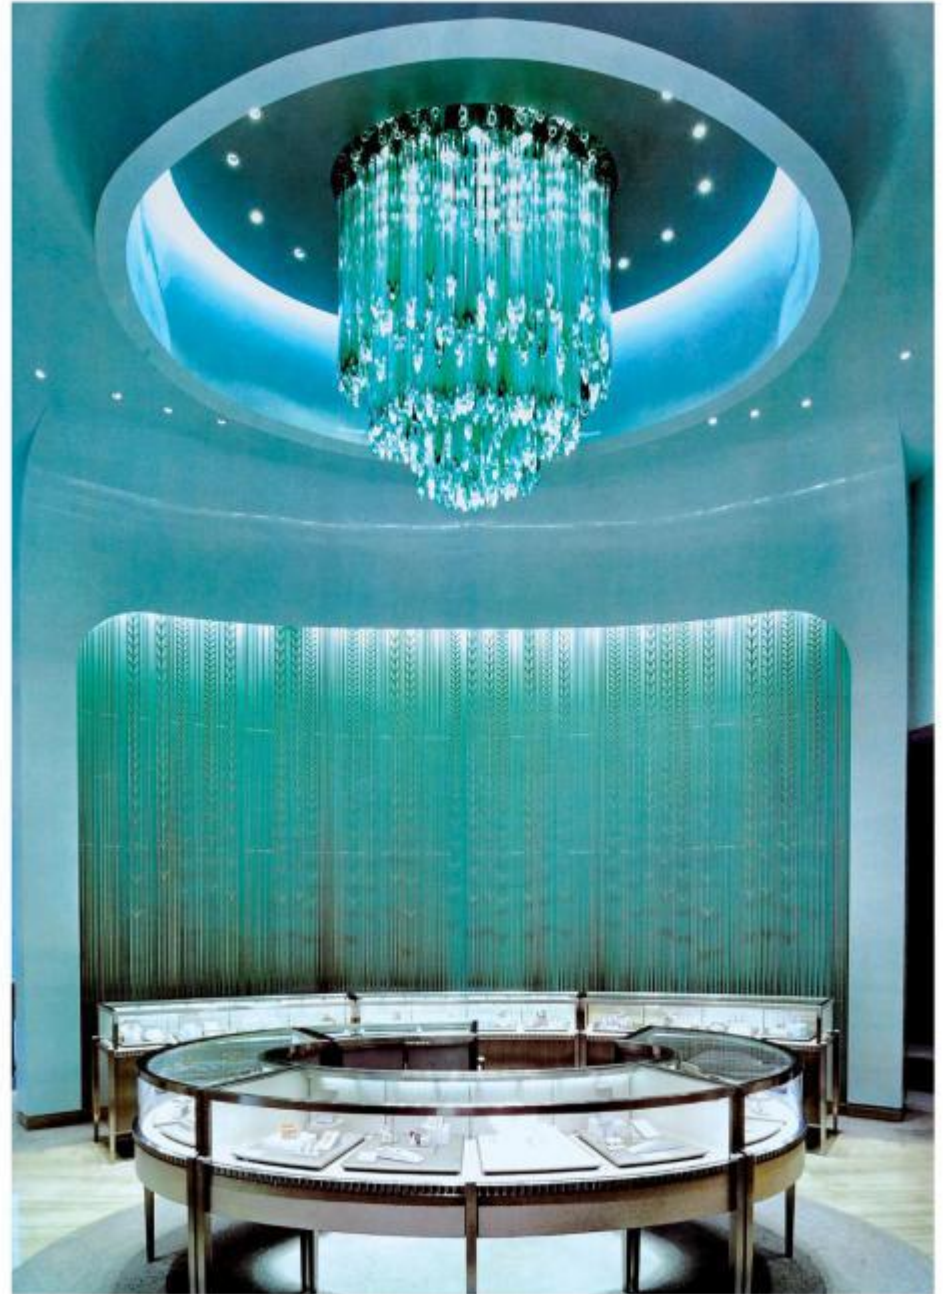

澳门新濠天地娱乐城

THE CITY OF DREAMS

三亚美高梅酒店

MGM GRAND SANYA

蒂芙尼珠宝店

TIFFANY JEWELRY STORE

甘肃庆阳嘉馨国际饭店

JIAXIN INTERNATIONAL HOTEL

重庆万达艾美酒店

LE MERIDIEN HOTEL

汉诺威皇家赌场 HANNOVER CASINO ROYALE

奇幻旋转的造型，如冰雕般绚烂剔透。光波流转间披上瑰丽的色彩，光影摇曳，灯体犹如调酒师精心调制的幻影鸡尾酒，整个酒廊熠熠生辉。

The magically revolving design is as brilliant and clear as a magnificent ice sculpture. The changeful lamp is just like a cup of colorful cocktail made by a bartender, making the whole bar brilliant.